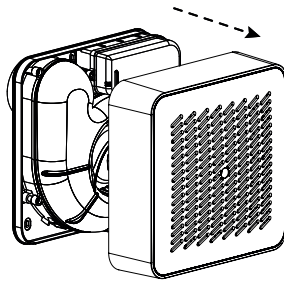

1

2

3

4

DELTA

5

6

ELECTRICAL CONNECTION ⚡

DELTA

**DELTA T
DELTA HT**

7

TIMER ⌚

**DELTA T
DELTA HT**

8

HUMIDITY 💧

DELTA HT

* The declared thresholds are based on test carried out in a climate chamber at a constant temperature of 20°C. The intervention threshold of the humidity sensor can differ from product to product and depends on environmental and atmospheric factors.