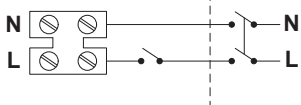

6

ELECTRICAL CONNECTION ⚡

DELTA