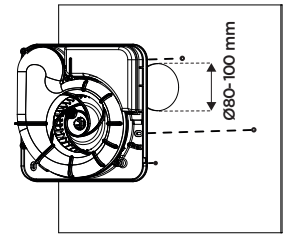

DELTA

1**2****3****4****DELTA****5****6****ELECTRICAL CONNECTION** ⚡**DELTA****DELTA T
DELTA HT****7****TIMER** ⌚**DELTA T
DELTA HT****8****HUMIDITY** 💧**DELTA HT**

* The declared thresholds are based on test carried out in a climate chamber at a constant temperature of 20°C. The intervention threshold of the humidity sensor can differ from product to product and depends on environmental and atmospheric factors.