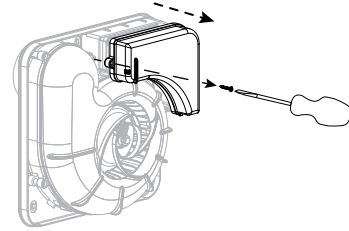

1

2

3

4

DELTA

5

6

ELECTRICAL CONNECTION ⚡

DELTA

**DELTA T
DELTA HT**

7

TIMER ⌚

**DELTA T
DELTA HT**

8

HUMIDITY 💧

DELTA HT

* The declared thresholds are based on test carried out in a climate chamber at a constant temperature of 20°C. The intervention threshold of the humidity sensor can differ from product to product and depends on environmental and atmospheric factors.